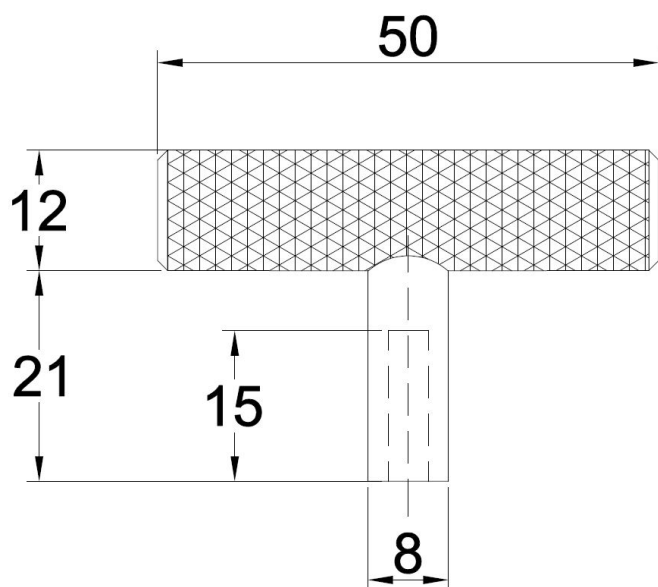

PRODUCT SHEET

Description:

T-Handle "Grip", $\varnothing 12 \times 50 \text{mm}$, H:33mm, Satin Brass, Brass Brass Material, Incl. 1 pcs of M4x25mm.
Satin Brass Screw

Item number:

17.01.220-8

Units	Box	Carton	HS Code	Barcode
Pcs.	20	100	8302420090	 5704866509800